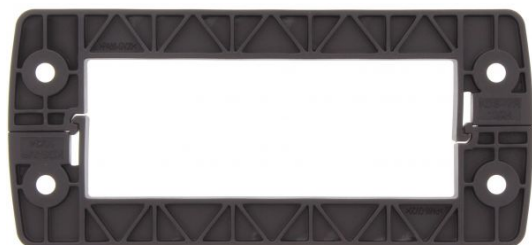

28523.4

KDS-DE 3-4 BK

KDS-DE 3-4 BK

Accessories

Locking frames

Inner locking frame, Length: 80 mm, Height: 11.5 mm,
Colour: Black

In general

Order number	Article designation	GTIN (EAN)	Packaging unit
28507.4	KDS-IVR 1-4	4044211210830	10 PC

Inner locking frame, Length: 152 mm, Height: 11.5
mm, Colour: Black

In general

Order number	Article designation	GTIN (EAN)	Packaging unit
28505.4	KDS-IVR 10/24	4044211210816	10 PC

28523.4

KDS-DE 3-4 BK

KDS-DE 3-4 BK

Accessories

Locking frames

Inner locking frame, Length: 105 mm, Height: 11.5 mm, Colour: Black

In general

Order number	Article designation	GTIN (EAN)	Packaging unit
28501.4	KDS-IVR 6/10	4044211210779	10 PC